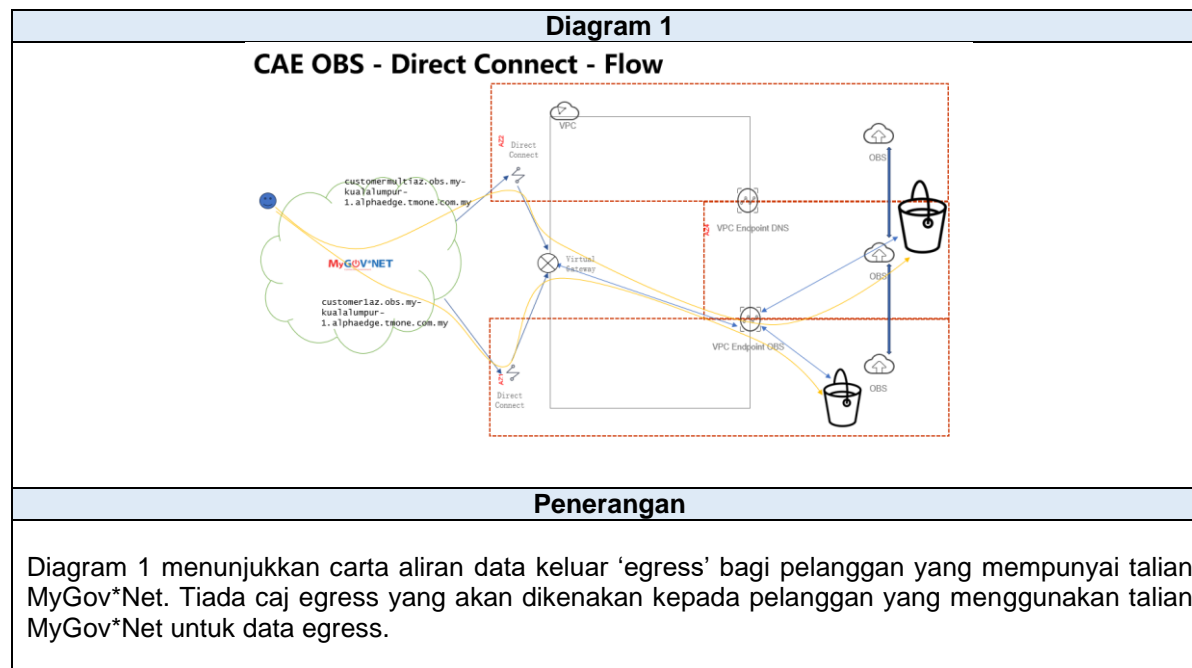

** Tiada Caj untuk 'Egress' dalam servis 'Infra as a Service' sekiranya menggunakan kaedah 'Fixed Bandwidth' & pelanggan yang menggunakan Talian MyGovNet. Penerangan seperti di **Diagram 1 & 2**